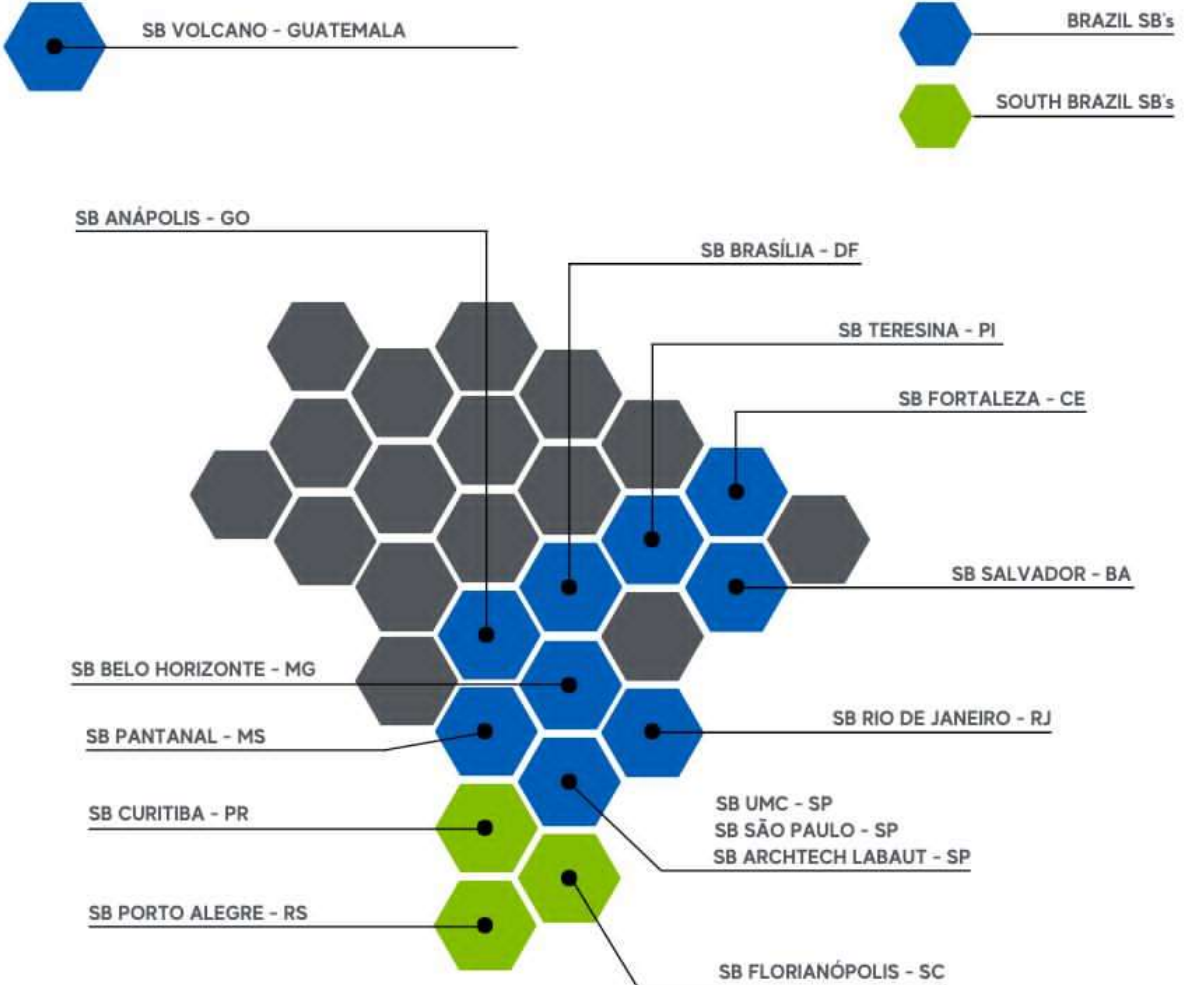

# ASHRAE STUDENT BRANCHES

American Society of Heating, Refrigerating and Air-  
Conditioning Engineers

# BRANCHES PELO BRASIL

# BRANCHES PELO BRASIL

- SB PIAUÍ – CARLOS SANTOS
- SB ARCTECH LABAULT – RODRIGO DIAS
- SB FORTALEZA – STEFANNY RAQUEL
- SB SALVADOR – LAÍS LIDIO
- SB RIO – PEDRO BRAGA